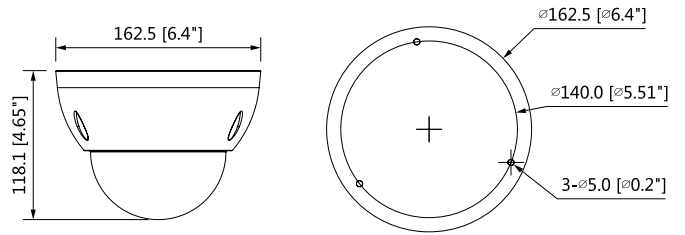

Construction

| | |
|--------------|-------------------------------|
| Casing | Metal |
| Dimensions | Φ162.5mm×118.1mm(Φ6.4"×4.65") |
| Net Weight | 2.25kg(4.96lb) |
| Gross Weight | 3kg(6.61lb) |

Dimensions (mm/inch)